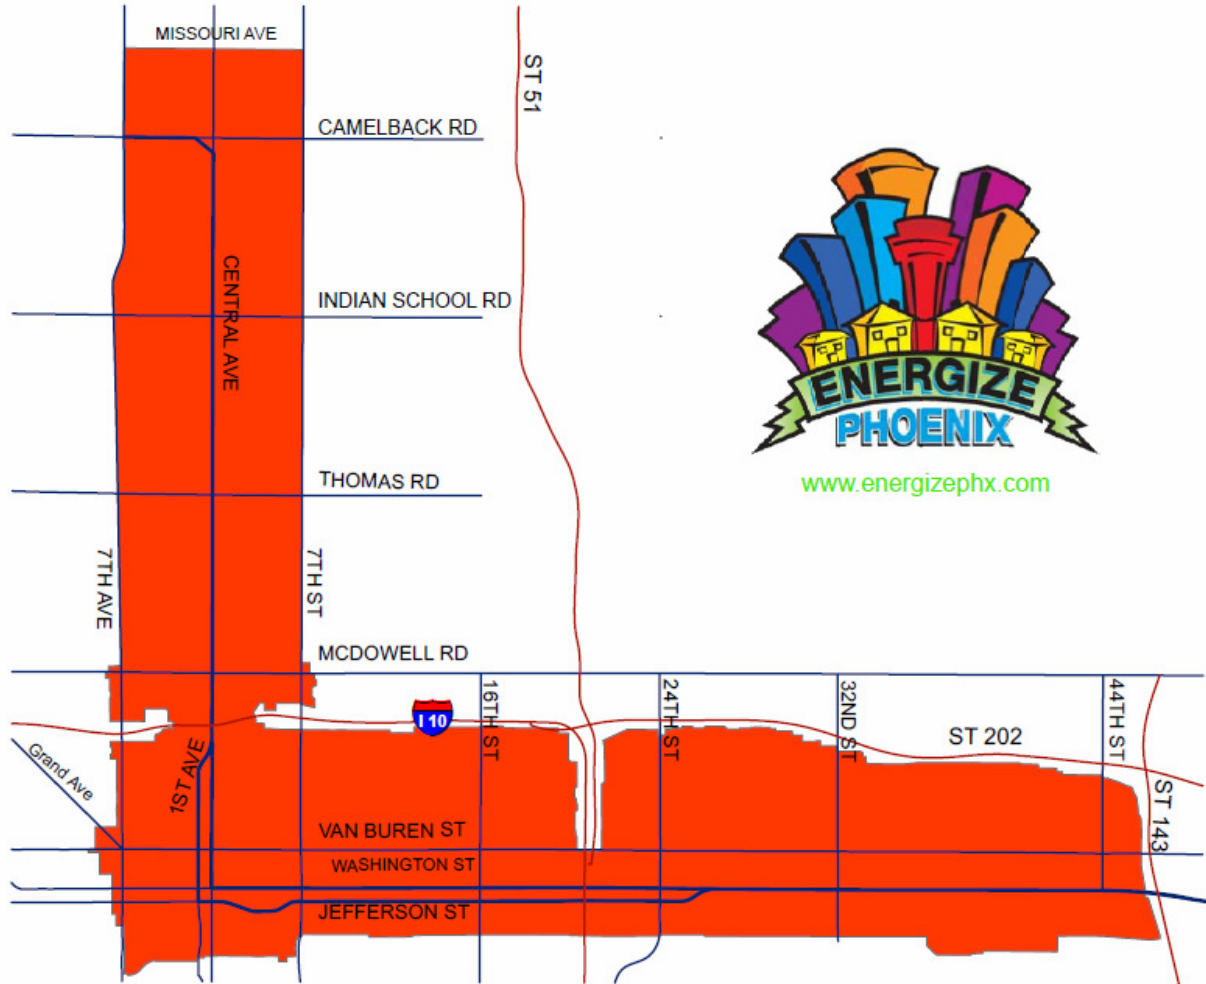

## ENERGIZE PHOENIX CORRIDOR

-  EP Corridor Border
-  Light Rail Stops
-  Light Rail Line

November 2011